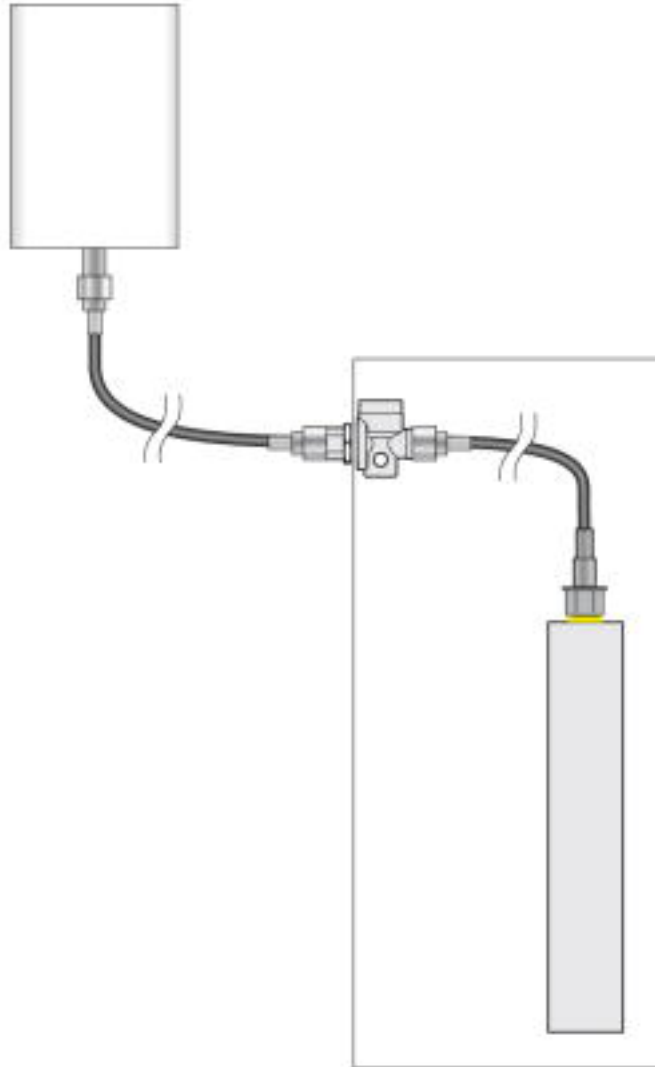

Antenna - RAD-ISM-2400-ANT-PAN- 8-0 - 2867610

Schematic diagram

Installation example